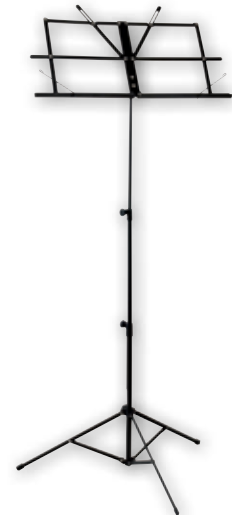

Eco Music Stand
D8350 Steel 480-1070mm

€ 9,⁷⁵
£ 8,50

WINTER DEALS